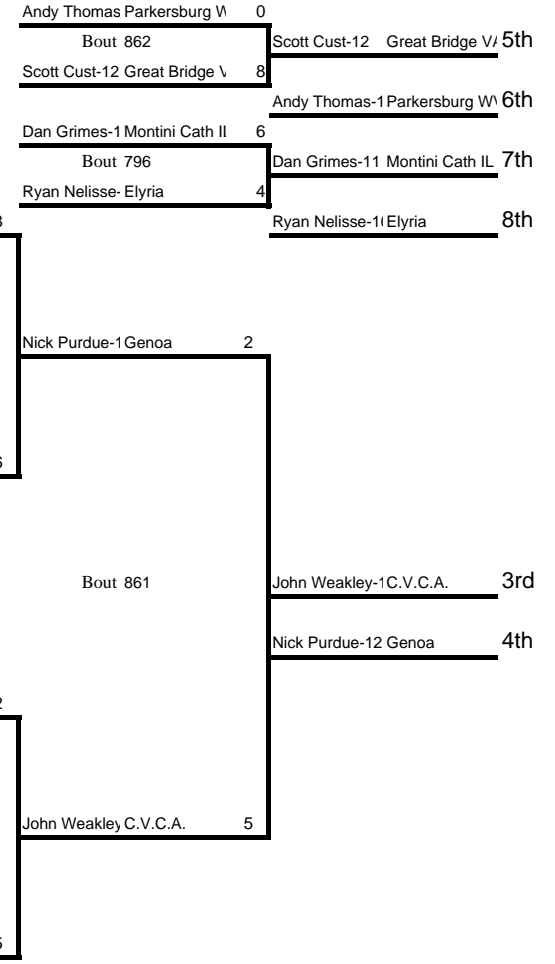

Weight Class 160 lbs

160

Weight Class 160 lbs

Weight Class 171 lbs

171

Weight Class 171 lbs

Weight Class 189 lbs

Weight Class 189 lbs