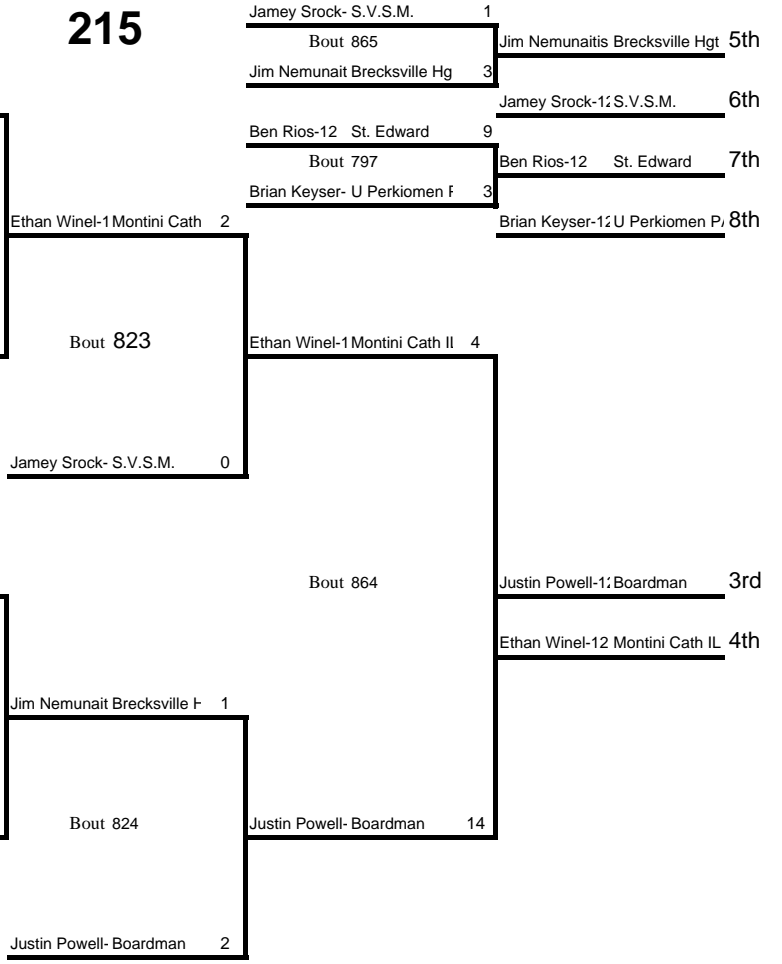

215

Weight Class 215 lbs